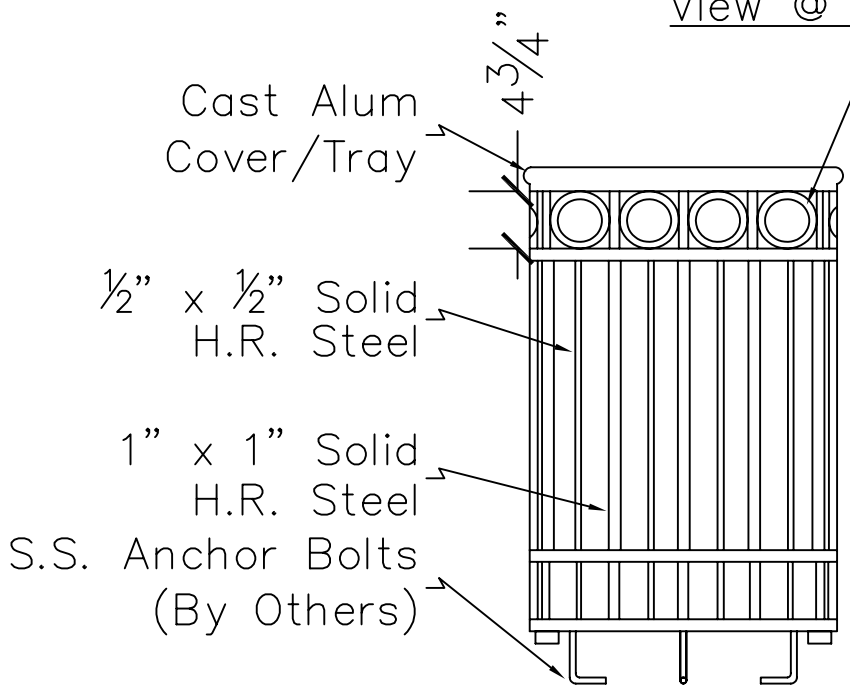

Includes a 16 Gauge, 16" Dia. Galvanized Liner

View @ Top

Elevation

Section

TITLE:

Trash Receptacle I

SCALE:

3/4" = 1'

DWG. NO: