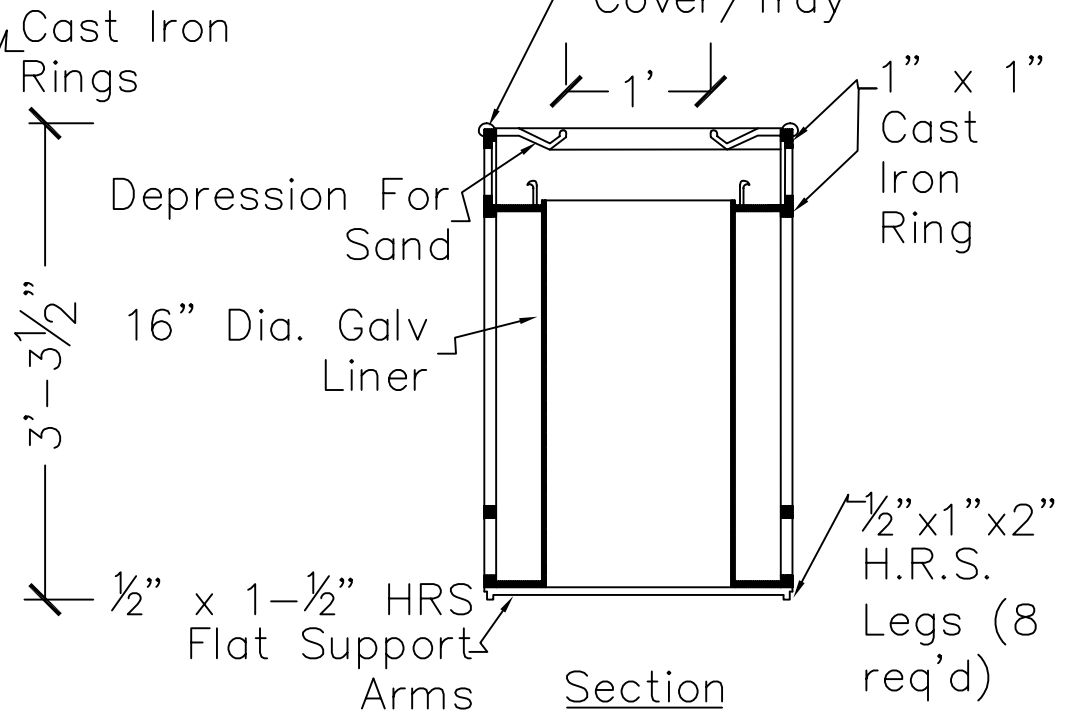

Includes a 16 Gauge, 16" Dia. Galvanized Liner

View @ Top

Elevation

Section

TITLE:

Trash Receptacle I

SCALE:

3/4" = 1'