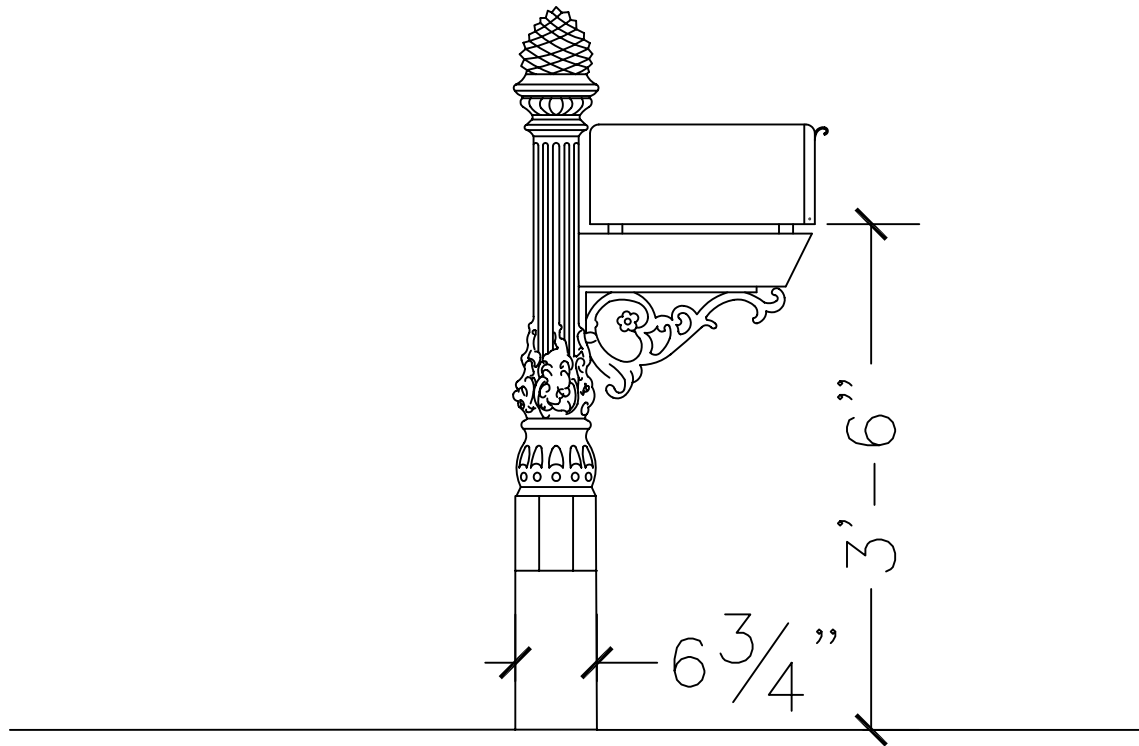

Overall Height: 7' - 3"

Robinson Iron
Robinson Road Alexander City, Alabama 35010

TITLE:

Pineapple Mailbox

SCALE:

3/4" = 1'

DWG. NO: