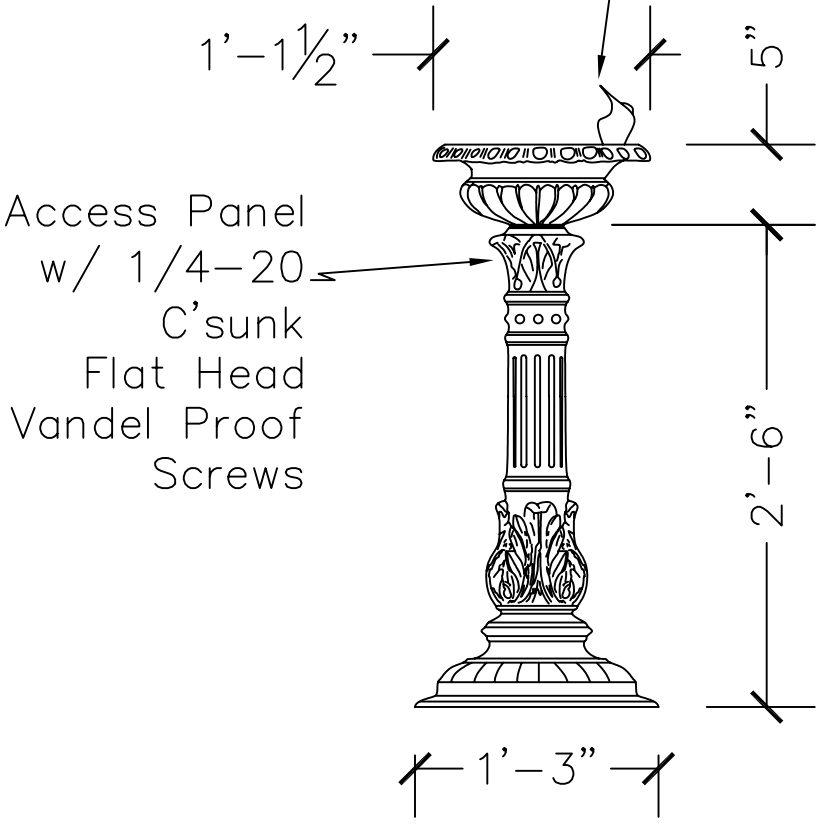

Push Button Water Bubbler—Filtrine  
 Model # F-501  
 Finish On Insert: Statuary Bronze

Elevation

Section

5/8" Dia. Clearances for 1/2" Dia. S.S. Anchor Bolts (By Others)

TITLE:

Robinson Drinking Fountain

SCALE:

1"=1'

DWG. NO:

002