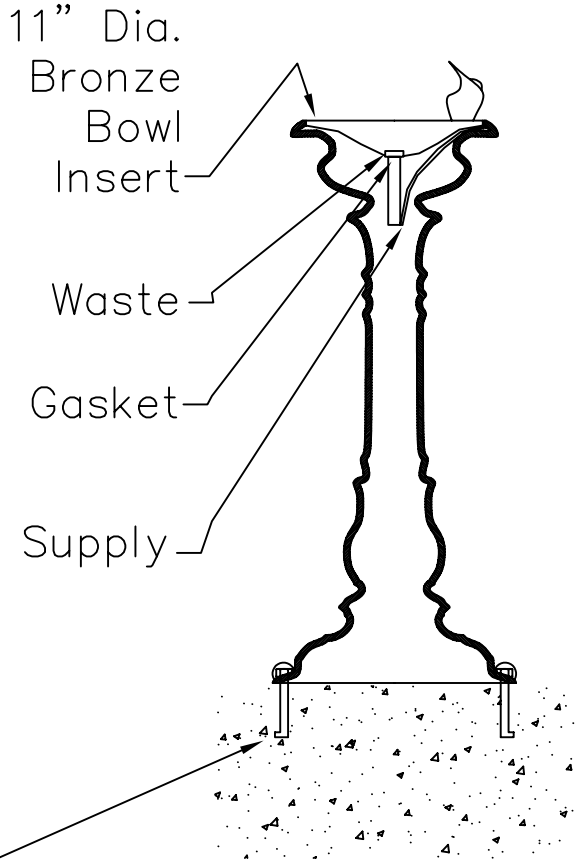

Push Button Water Bubbler—Filtrine  
 Model # F-501  
 Finish On Insert: Statuary Bronze

Elevation

Section

5/8" Dia. Clearances for 1/2" Dia. S.S. Anchor Bolts (By Others)

TITLE:

Robinson Drinking Fountain

SCALE:

1"=1'

DWG. NO:

002